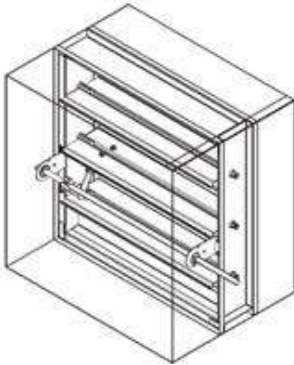

Mounts in ceiling

270-301B

Mounts in ceiling

270-275-ML

Extended control shaft for "ML" style linear

800AWO-T
Oval Damper

POTTORFF COMBINATION FIRE/SMOKE DAMPERS – 5 YEAR WARRANTY

UL Listed – 250°F – 120 Volt Belimo Actuator. Class 2, 20" sleeves, retaining angles shipped loose. DRS-30 remote re-open feature. Qualified to 2000 ft/min and 4 in. wg. Install in vertical walls or partitions, or horizontally in floors or assemblies, with fire resistance ratings up to 2 hours. With picture frame angles shipped loose.