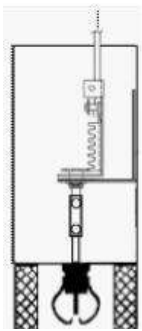

270-275-ML

Extended control shaft for "ML" style linear