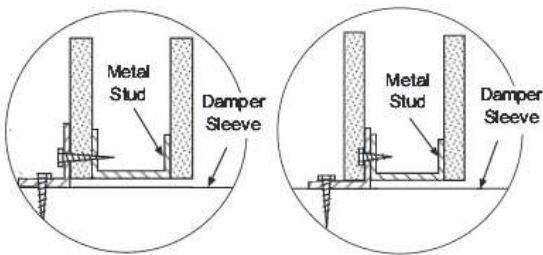

Wiring Diagram

Mounting Angles

Accessories

Smoke Detector – pg. 23

Access Doors – pg. 24