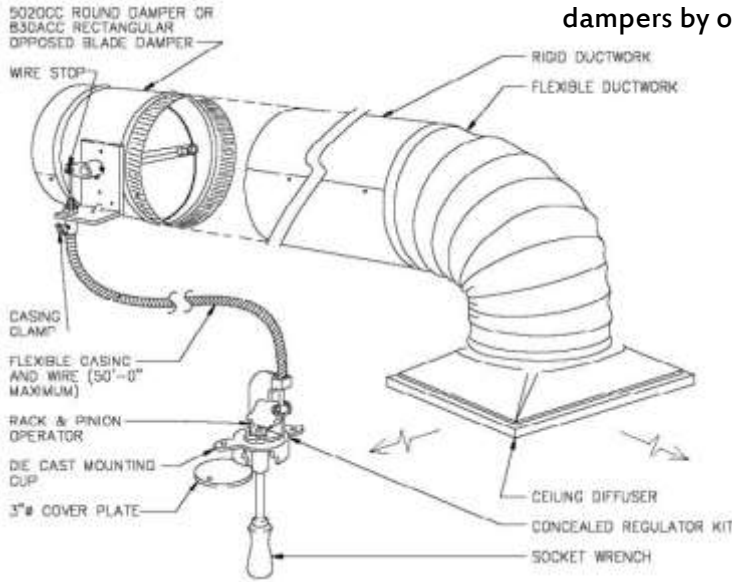

TITUS MODEL AG-75

Gang operated opposed blades. Mounts directly to neck

Stock #	Size	List Price
AG7514	14"	\$36.00
AG7515	15"	\$38.00
AG7516	16"	\$40.00

TITUS MODEL D-100

Gang operated radial blades. Mounts on neck, flush with the top. Useful in flex duct applications.

Stock #	Size	List Price
D1006	6"	\$14.00
D1008	8"	\$16.00
D10010	10"	\$16.00
D10012	12"	\$17.00
D10014	14"	\$28.00

YOUNG REGULATORS

Remote cable controls and hardware. Includes hardware for dampers by others: 1/2" round or 3/8" square shaft.