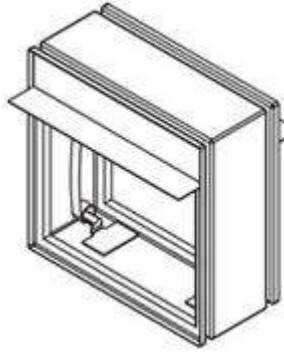

POTTORFF DYNAMIC FIRE DAMPERS - OUT OF AIR STREAM - 5 YEAR WARRANTY

UL Listed – 1.5 Hour Rated. Vertical Installation. Dynamic Qualified to 4,000 ft. / min and 4 in. wg. 12" long sleeve. Type B Blades out of airstream.

Stock #	Size	List Price
VFD-10D-ISB8	8" X 8"	$80.00
VFD-10D-ISB10	10" X 10"	$90.00
VFD-10D-ISB12	12" X 12"	$95.00
VFD-10D-ISB14	14" X 14"	$105.00
VFD-10D-ISB16	16" X 16"	$115.00
VFD-10D-ISB18	18" X 18"	$135.00
VFD-10D-ISB20	20" X 20"	$140.00
VFD-10D-ISB24	24" X 24"	$170.00