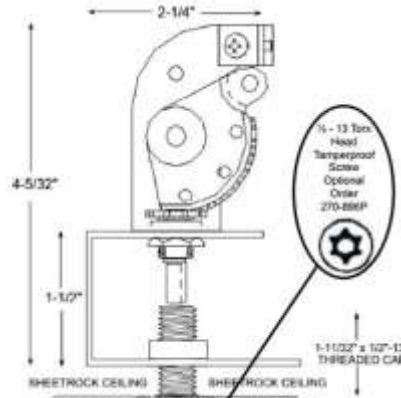

270-896B

Mounts in ceiling