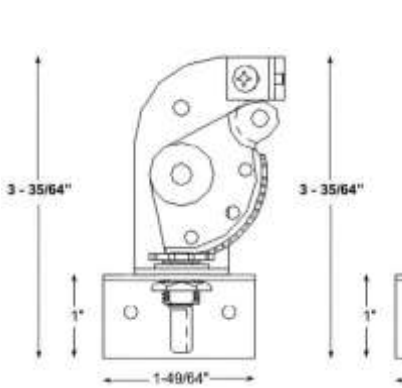

270-275B

Mounts above lay-in ceiling behind grilles, inside plenum