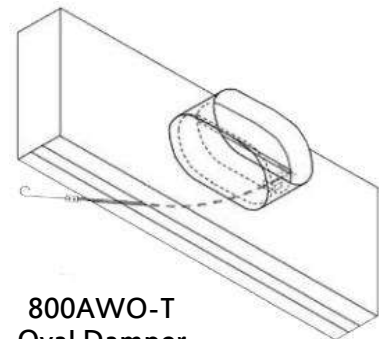

Mounts in ceiling

270-301B

Mounts in ceiling

270-275-ML

Extended control shaft for "ML" style linear

800AWO-T
Oval Damper

POTTORFF COMBINATION FIRE/SMOKE DAMPERS – 5 YEAR WARRANTY

UL Listed – 250°F – 120 Volt Belimo Actuator. Class 2, 20" sleeves, retaining angles shipped loose. DRS-30 remote re-open feature. Qualified to 2000 ft/min and 4 in. wg. Install in vertical walls or partitions, or horizontally in floors or assemblies, with fire resistance ratings up to 2 hours. With picture frame angles shipped loose.