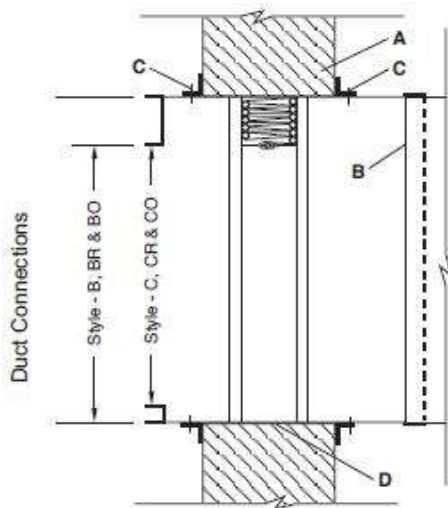

S3 - Smoke detector or fan interlock contact.
S4 - Primary fire closure device set at 165F (Std.).
S5 - Secondary fire closure device set at 250F or 350F.

Wiring Diagram

Mounting Angles

Accessories

Smoke Detector – pg. 23

Stock #	Size	List Price
VFD-10D-ISB8	8" X 8"	\$80.00
VFD-10D-ISB10	10" X 10"	\$90.00
VFD-10D-ISB12	12" X 12"	\$95.00
VFD-10D-ISB14	14" X 14"	\$105.00
VFD-10D-ISB16	16" X 16"	\$115.00
VFD-10D-ISB18	18" X 18"	\$135.00
VFD-10D-ISB20	20" X 20"	\$140.00
VFD-10D-ISB24	24" X 24"	\$170.00