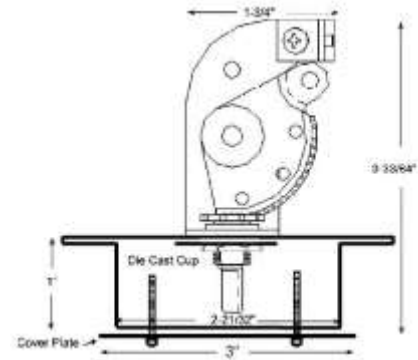

270-301B

Mounts in ceiling

Extended control shaft for "ML" style linear