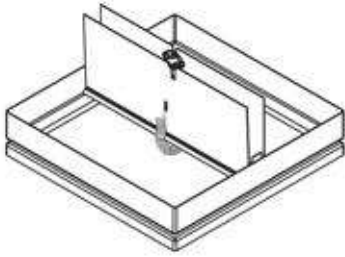

POTTORFF CEILING RADIATION DAMPERS - 5 YEAR WARRANTY

UL listed. 3 hour rated.

Square		
Stock #	Size	List Price
CFD-15-66	6" X 6"	$34.00
CFD-15-88	8" X 8"	$38.00
CFD-15-1010	10" X 10"	$48.00
CFD-15-1212	12" X 12"	$55.00
CFD-15-1414	14" X 14"	$68.00
CFD-15-1616	16" X 16"	$74.00
CFD-15-1818	18" X 18"	$80.00
CFD-15-2020	20" X 20"	$84.00
CFD-15-2222	22" X 22"	$90.00