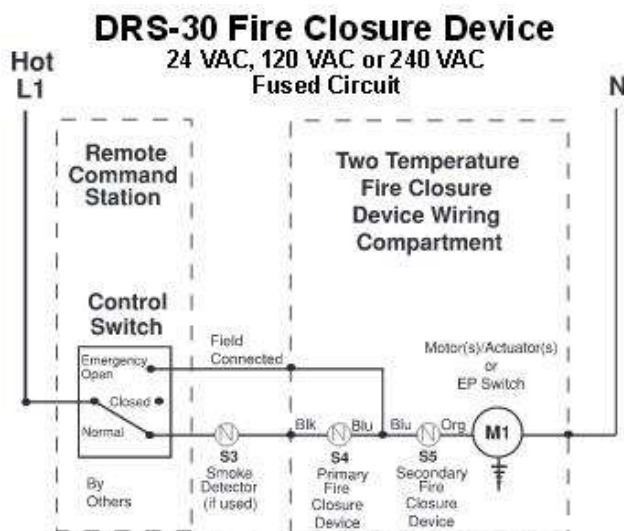

S3 - Smoke detector or fan interlock contact.
S4 - Primary fire closure device set at 165F (Std.).
S5 - Secondary fire closure device set at 250F or 350F.